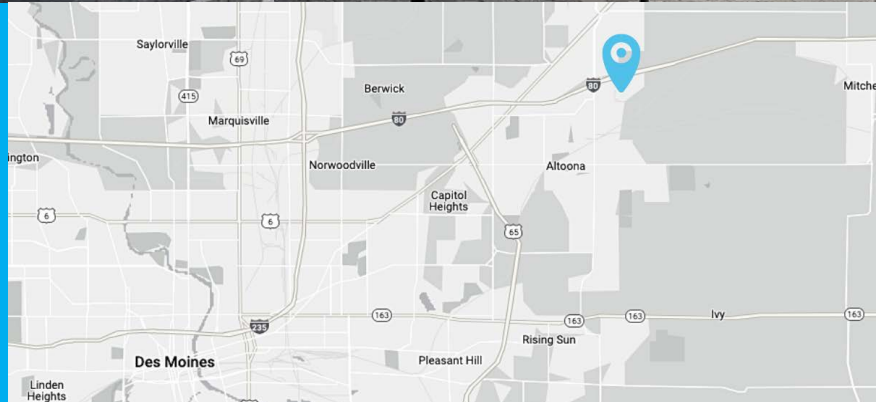

DES MOINES DATA CENTERS

1435 NORTHRIDGE CIRCLE
ALTOONA, IA 50009

1401 NORTHRIDGE CIRCLE
ALTOONA, IA 50009

SCHEDULE A TOUR →

The Des Moines data centers are move-in-ready and scalable from a single rack to a dedicated secure cage. Our colocation and hybrid IT solutions deliver 100% uptime and impenetrable security to help you avoid the costs and stressors of expanding in-house infrastructure or building one from the ground up. We are committed to your colocation requirements and innovating your IT journey.

DATA CENTER LOCATIONS

- ▲ Kansas City, Missouri
- ▲ Lenexa, Kansas
- ▲ Des Moines, Iowa
- ▲ Omaha, Nebraska
- ▲ Austin, Texas
- ▲ Phoenix, Arizona
- ▲ San Diego, California
- ▲ Minneapolis, Minnesota

SCHEDULE A TOUR →