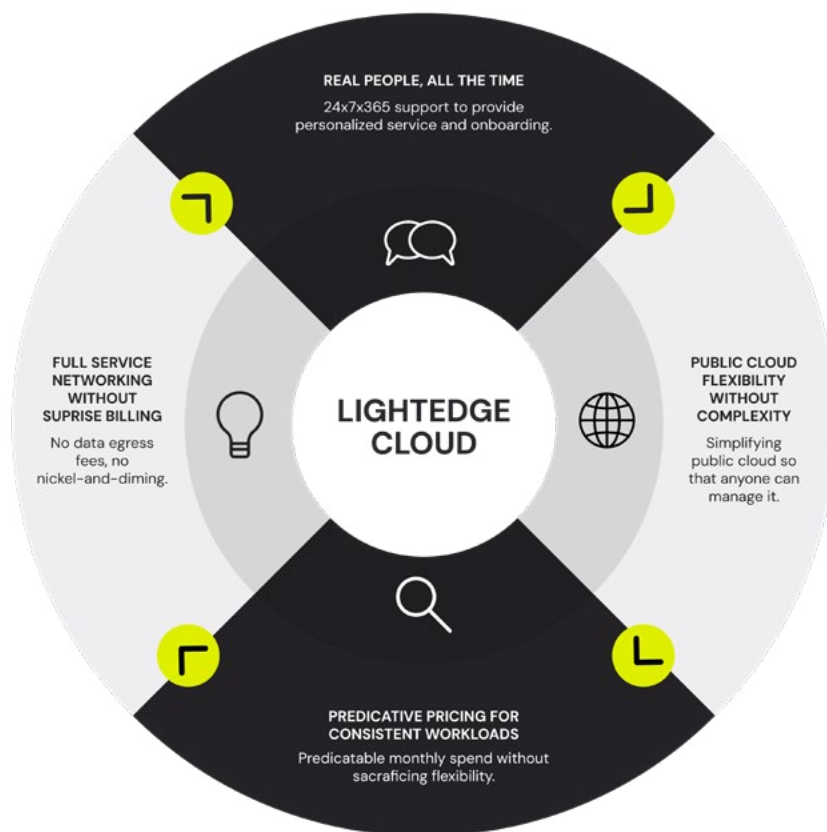

Key Features and Benefits

- **Advanced VMware Integration:** Leverage the power of VMware for superior cloud management and operational intelligence.
- **Customizable solutions:** Tailor your cloud environment with additional services like disaster recovery, backup solutions, and advanced security options.
- **Scalability and Flexibility:** Easily scale your resources up or down, catering to your business's dynamic needs.
- **Robust Security:** Protect your data with next-generation firewalling and comprehensive compliance tools.
- **Business continuity:** Ensure your operations remain uninterrupted with our robust disaster recovery and backup services.
- **Managed Services:** Extend your team's capabilities with our expert managed services.

Why Choose Lightedge Cloud?

Lightedge Cloud is more than just a cloud solution, it's a foundational platform for growth and innovation. Whether you're looking to scale your operations, enhance your security posture, or ensure business continuity, our cloud environment can be tailored to meet your specific requirements.

Schedule your cloud demo now

Contact us today to see how we help light the way to business breakthroughs.

Lightedge.com

sales@Lightedge.com
+1 515 471 1000

Lightedge builds and manages global hybrid cloud infrastructure solutions that empower businesses with secure, fully managed infrastructure that seamlessly spans across on-prem, private, and public cloud.