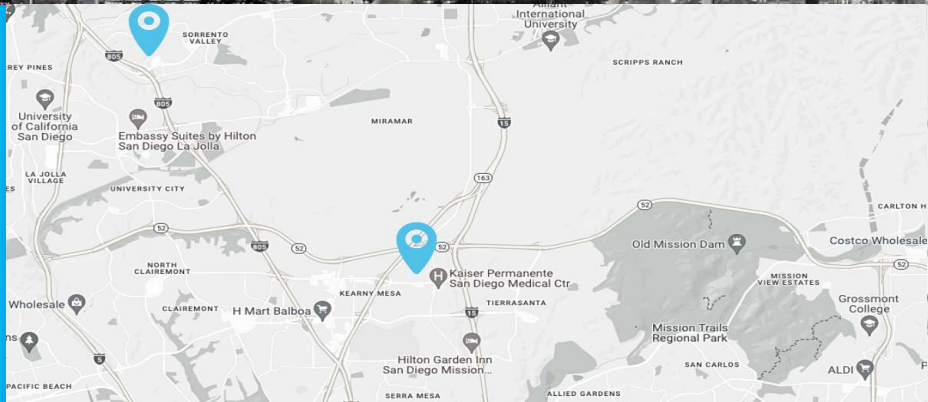

SAN DIEGO DATA CENTERS

9305 LIGHTWAVE AVE
SAN DIEGO, CA 92123

9725 SCRANTON ROAD
SAN DIEGO, CA 92121

SCHEDULE A TOUR →

The San Diego data centers are move-in-ready and scalable from a single rack to a dedicated secure cage. Our colocation and hybrid IT solutions deliver 100% uptime and impenetrable security to help you avoid the costs and stressors of expanding in-house infrastructure or building one from the ground up. We are committed to your colocation requirements and innovating your IT journey.

DATA CENTER LOCATIONS

- ▲ Kansas City, Missouri
- ▲ Lenexa, Kansas
- ▲ Des Moines, Iowa
- ▲ Omaha, Nebraska
- ▲ Austin, Texas
- ▲ Phoenix, Arizona
- ▲ San Diego, California
- ▲ Minneapolis, Minnesota

SCHEDULE A TOUR →